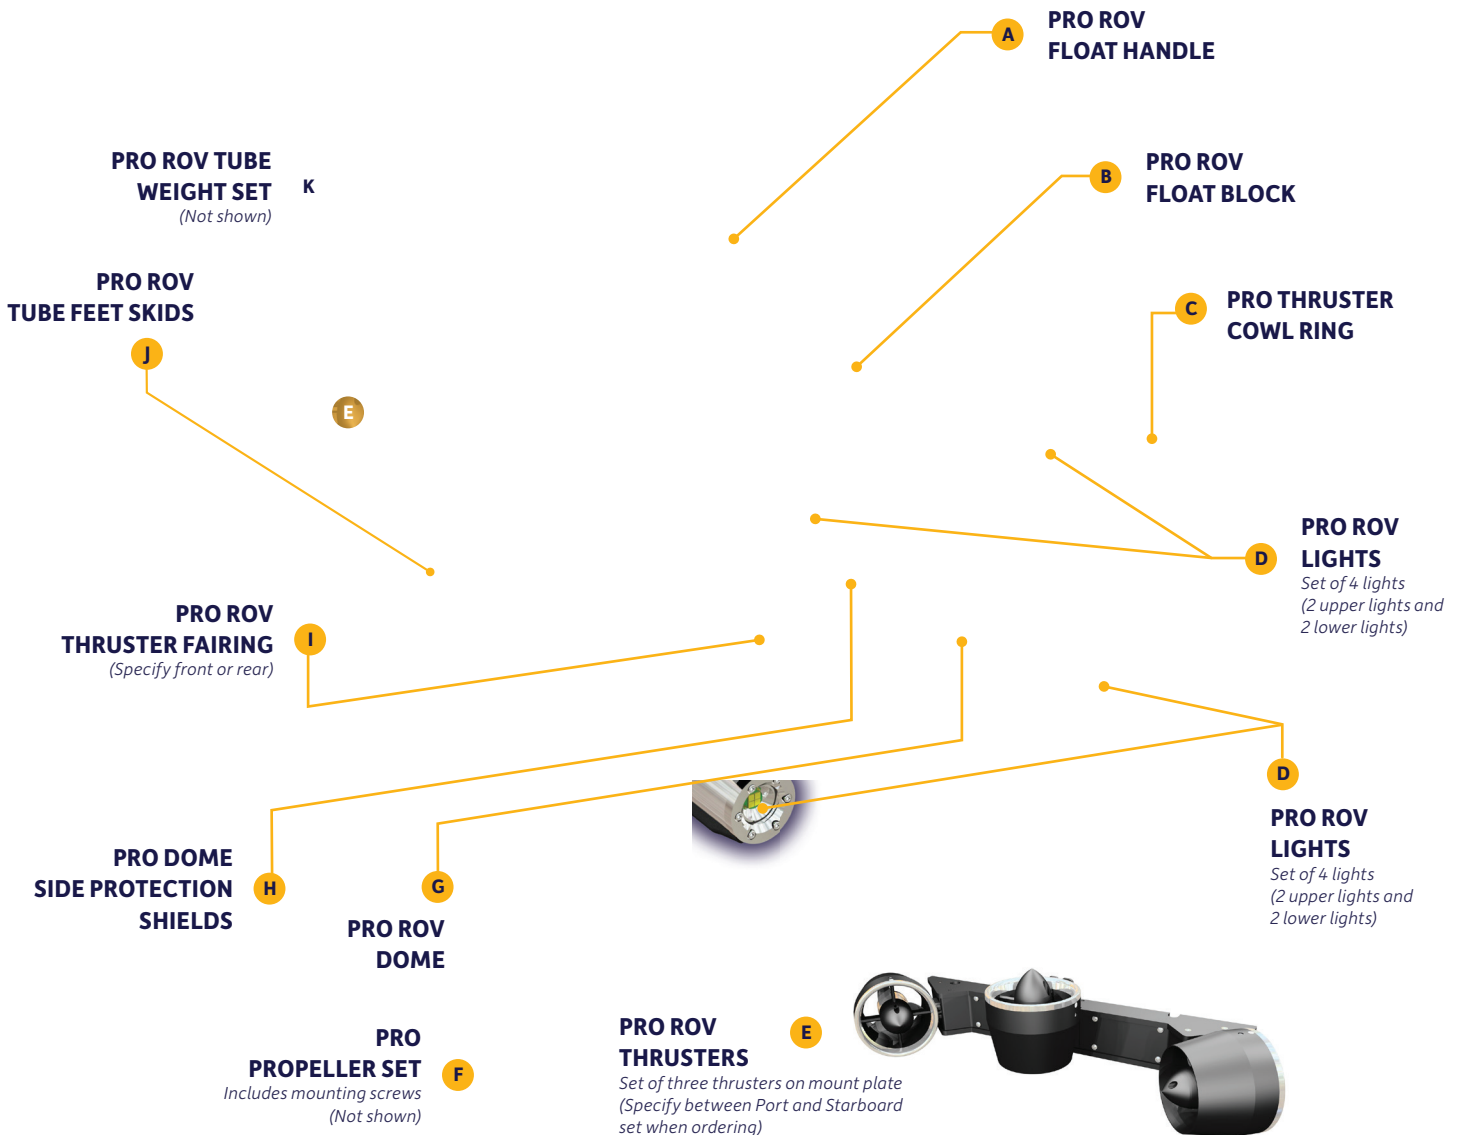

OCEANUS PRO ROV REPLACEMENT PARTS LIST

2020

MARINE NAV
BUILT NORTH ATLANTIC TOUGH.
TRUSTED EVERYWHERE.

© 2019 MarineNav Ltd.

Panmure Island Rd
Panmure Island, PE COA 1R0
902 838-7011
www.marinenav.ca