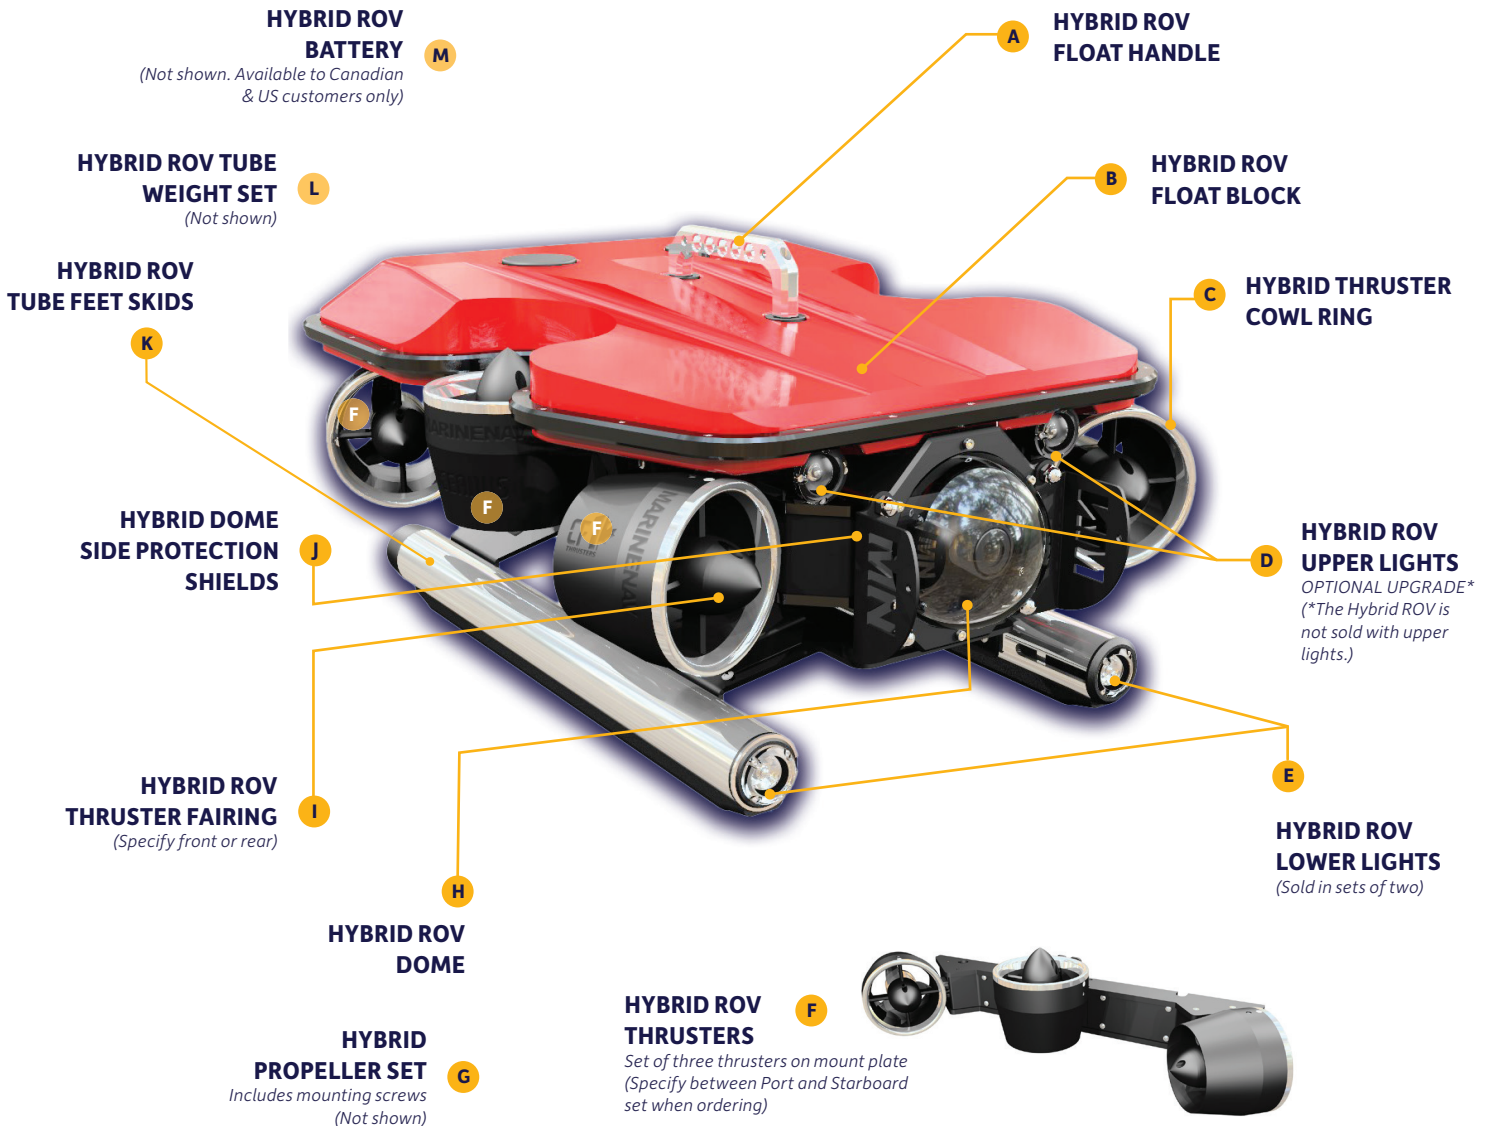

OCEANUS HYBRID ROV REPLACEMENT PARTS LIST

2020

MARINE NAV
BUILT NORTH ATLANTIC TOUGH.
TRUSTED EVERYWHERE.

© 2019 MarineNav Ltd.

Panmure Island Rd
Panmure Island, PE COA 1R0
902 838-7011
www.marinenav.ca

OCEANUS HYBRID ROV REPLACEMENT PARTS LIST

2020

	PRODUCT NAME	PRODUCT CODE	QUANTITY
A	Hybrid ROV Float Handle <i>(One handle, aluminum construction)</i>	ROV-HY-RP001FH	
B	Hybrid ROV Float Block <i>(Specify standard or Hi-Lift float block)</i>	ROV-HY-RP002FB <i>(standard)</i> ROV-HY-RP003FB <i>(high lift)</i>	
C	Hybrid ROV Thruster Cowl Ring <i>(One cowl ring, aluminum construction)</i>	ROV-HY-RP004TCR	
D	Hybrid ROV Upper Lights (Optional Upgrade) <i>(*Upper replacement lights available only to ROVs fitted with this optional upgrade feature.)</i>	ROV-HY-RP005HUL	
E	Hybrid ROV Lower Lights <i>(Sold in a set of two)</i>	ROV-HY-RP006HLL	
F	Hybrid ROV Thruster <i>(Set of three with cable and connector-specify between port or starboard thuster)</i>	ROV-HY-RP007RTP <i>(port)</i> ROV-HY-RP008RTS <i>(starboard)</i>	
G	Hybrid Propeller Set <i>(Sold with mount screws, set of two propellers)</i>	ROV-HY-RP009HPS	
H	Hybrid ROV Dome* <i>*Replacement by qualified technician recommended</i>	ROV-HY-RP011HDM	
I	Hybrid ROV Thruster Fairing <i>(Specify fairing required-front or rear)</i>	ROV-HY-RP012TFF <i>(front)</i> ROV-HY-RP013TFR <i>(rear)</i>	
J	Hybrid Dome Side Protection Shields <i>(Marine grade powder coated aluminum)</i>	ROV-HY-RP014DPS	
K	Hybrid ROV Tube Feet Skids <i>(Impact resistant hi-density plastic)</i>	ROV-HY-RP015TFS	
L	Hybrid ROV Tube Weight Set <i>(Sold as a set of 16 weights)</i>	ROV-HY-RP016TWS	
M	Hybrid ROV Battery* <i>*Replacement by qualified technician recommended</i>	ROV-HY-RP017BAT	