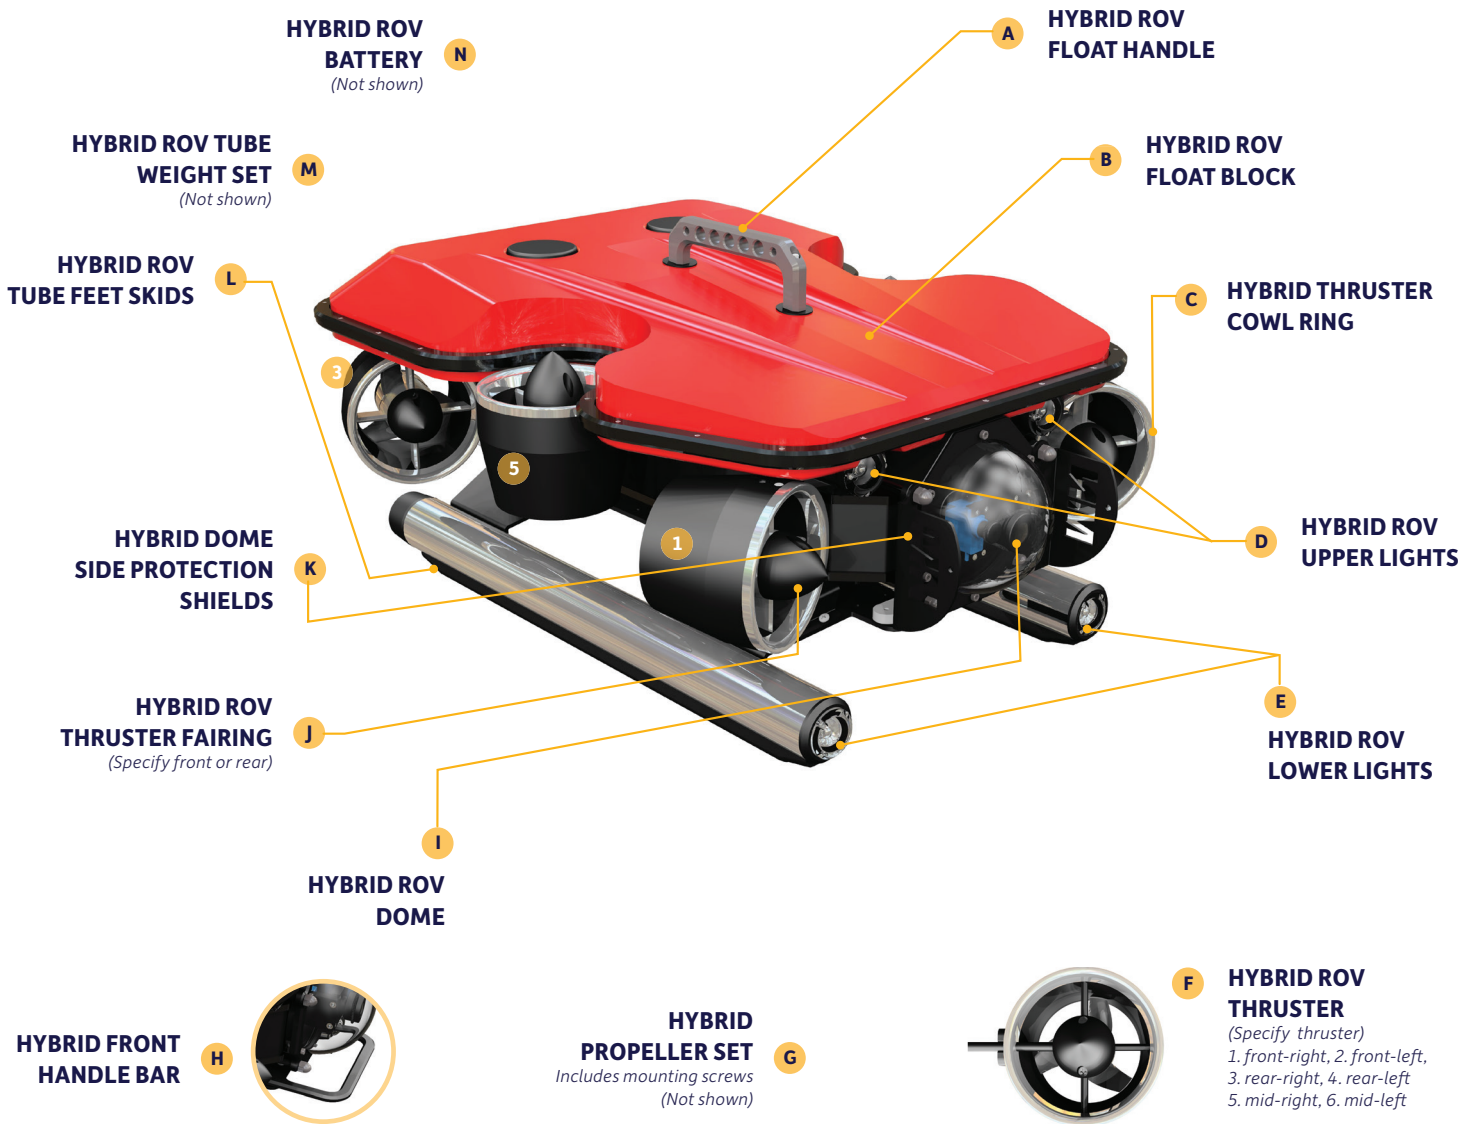

OCEANUS ROV REPLACEMENT PARTS LIST

2019

MARINE NAV
BUILT NORTH ATLANTIC TOUGH.
TRUSTED EVERYWHERE.

© 2018 MarineNav Ltd.

1466 Panmure Island Wharf
RR 2 Montague, PE COA 1R0
902 838-7011
www.marinenav.ca

OCEANUS ROV REPLACEMENT PARTS LIST

2019

	PRODUCT NAME	PRODUCT CODE
A	Hybrid ROV Float Handle <i>(One handle, aluminum construction)</i>	ROV-HY-RP001FH
B	Hybrid ROV Float Block <i>(Specify standard or Hi-Lift float block)</i>	ROV-HY-RP002FB-Standard ROV-HY-RP003FB-High Lift
C	Hybrid ROV Thruster Cowl Ring <i>(One cowl ring, aluminum construction)</i>	ROV-HY-RP004TCR
D	Hybrid ROV Upper Lights <i>(Sold in a set of two)</i>	ROV-HY-RP005HUL
E	Hybrid ROV Lower Lights <i>(Sold in a set of two)</i>	ROV-HY-RP006HLL
F1	Hybrid ROV Thruster <i>(with cable and connector-specify thruster required)</i>	ROV-HY-RP007RTY
F2	Hybrid ROV Thruster <i>(with cable and connector-specify thruster required)</i>	ROV-HY-RP008RTN
G	Hybrid Propeller Set <i>(Sold with mount screws, set of two propellers)</i>	ROV-HY-RP009HPS
H	Hybrid Front Handle Bar <i>(Marine grade powder coated aluminum)</i>	ROV-HY-RP010FHB
I	Hybrid ROV Dome* <i>*Replacement by qualified technician recommended</i>	ROV-HY-RP011HDM
J	Hybrid ROV Thruster Fairing <i>(Specify fairing required-front or rear)</i>	ROV-HY-RP012TFF (Front) ROV-HY-RP013TFR (Rear)
K	Hybrid Dome Side Protection Shields <i>(Marine grade powder coated aluminum)</i>	ROV-HY-RP014DPS
L	Hybrid ROV Tube Feet Skids <i>(Impact resistant hi-density plastic)</i>	ROV-HY-RP015TFS
M	Hybrid ROV Tube Weight Set <i>(Sold as a set of 16 weights)</i>	ROV-HY-RP016TWS
N	Hybrid ROV Battery* <i>*Replacement by qualified technician recommended</i>	ROV-HY-RP017BAT